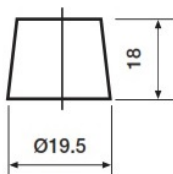

Terminal Type

T1

Standard DIN Post

Positive Terminal