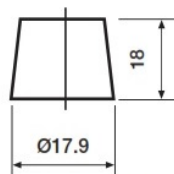

Yuasa Technical Data Sheet

Yuasa HJ-S55D23R-B - Auxilliary, Backup & Specialist Batteries

Performance

Voltage	12V
Capacity (20-hour)	57Ah
Cold Cranking Amps (EN1)	430A

Dimensions

Length	220mm
Width	171mm
Height	227mm

Weights & Measures

Mean Weight with Acid	15.1kg
-----------------------	--------

Container Features

Case Type	D23 JIS AGM
Cell Layout	1
Hold Down	N
Lid Type	Flat

Technology

Separator	AGM
Recommended Charge Rate	4A
Performance Marking	W5-C2-V2-E2

Terminal Type

T1

Standard DIN Post

Positive Terminal

Negative Terminal

Battery Hold-down

Data Sheet generated on 16/08/2023 - E&OE