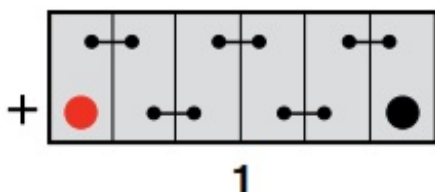

Yuasa Technical Data Sheet

Yuasa L26-AGM - Leisure Batteries

Performance

Voltage	12V
Capacity (20-hour)	90Ah
Cold Cranking Amps (EN1)	300A

Dimensions

Length	259mm
Width	168mm
Height	232mm

Weights & Measures

Mean Weight with Acid	27kg
-----------------------	------

Container Features

Case Type	GR24 BCI
Cell Layout	1
Hold Down	N
Lid Type	VRLA

Technology

Flame Arrestor	✓
Recommended Charge Rate	6A

Cell Assembly Layout