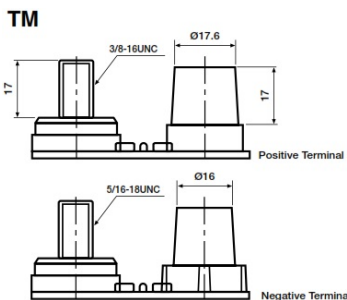

#### Dimensions

Length	330mm
Width	173mm
Height	240mm

#### Container Features

Case Type	GR31 BCI
Cell Layout	1
Hold Down	N
State of Charge Indicator	✓
Handles	✓
End Venting	✓
Semi-Traction Features	✓
Lid Type	SMF Double Lid

#### Cell Assembly Layout