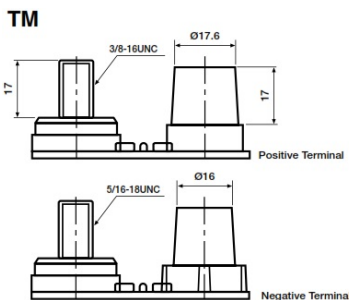

#### Dimensions

Length	330mm
Width	173mm
Height	240mm

#### Container Features

Case Type	GR31 BCI
Cell Layout	1
Hold Down	N
State of Charge Indicator	✓
Handles	✓
End Venting	✓
Semi-Traction Features	✓
Lid Type	SMF Double Lid

#### Cell Assembly Layout