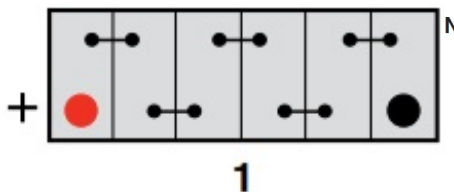

Cell Assembly Layout

Battery Hold-down