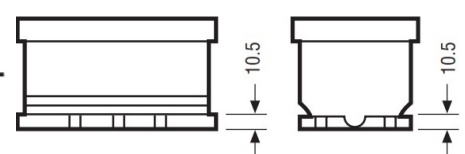

Battery Hold-down

B3

Data Sheet generated on 16/08/2023 - E&OE