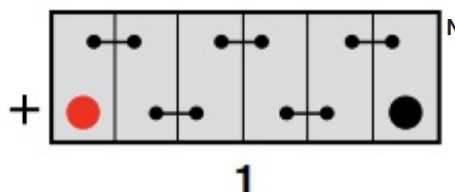

Technology

Flame Arrestor	✓
Technology	Ca/Ca
Separator	PE
Recommended Charge Rate	4A
Performance Marking	W3-C2-V3-M1

Terminal Type

T1

Standard DIN Post

Cell Assembly Layout

Battery Hold-down

Data Sheet generated on 09/06/2020 - E&OE