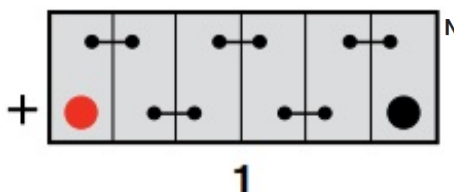

Cell Assembly Layout

Battery Hold-down