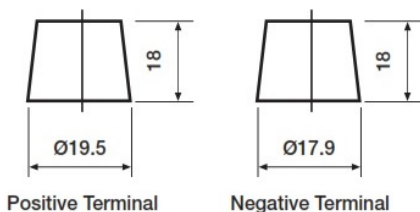

Terminal Type

T1

Standard DIN Post