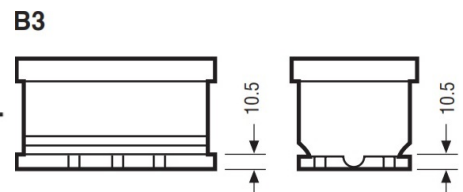

Weights & Measures

Mean Weight with Acid	19.3kg
-----------------------	--------

Container Features

Case Type	L3 DIN EFB
Hold Down	B3
State of Charge Indicator	✓
Handles	✓
End Venting	✓
Lid Type	SMF Double Lid

Cell Assembly Layout

Battery Hold-down

Data Sheet generated on 09/06/2020 - E&OE