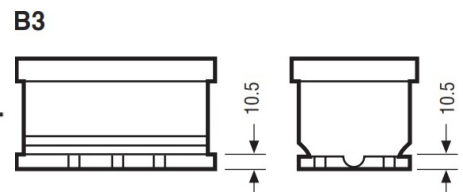

Weights & Measures

Mean Weight with Acid	19.8kg
-----------------------	--------

Container Features

Case Type	LB4 DIN EFB
Hold Down	B3
State of Charge Indicator	✓
Handles	✓
End Venting	✓
Lid Type	SMF Double Lid

Technology

Flame Arrestor	✓
Technology	Ca/Ca
Separator	PE
VDA Roll Over Test	✓
Recommended Charge Rate	4A
Performance Marking	W3-C2-V3-M2

Terminal Type

T1

Standard DIN Post

Positive Terminal

Negative Terminal

Cell Assembly Layout

Battery Hold-down

Data Sheet generated on 09/06/2020 - E&OE