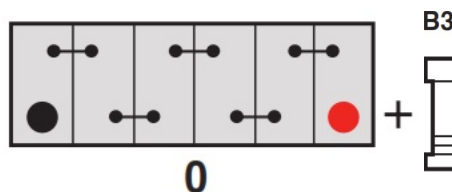

Cell Assembly Layout