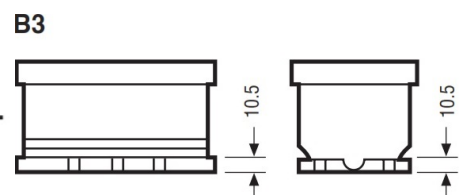

Battery Hold-down

Data Sheet generated on 09/06/2020 - E&OE